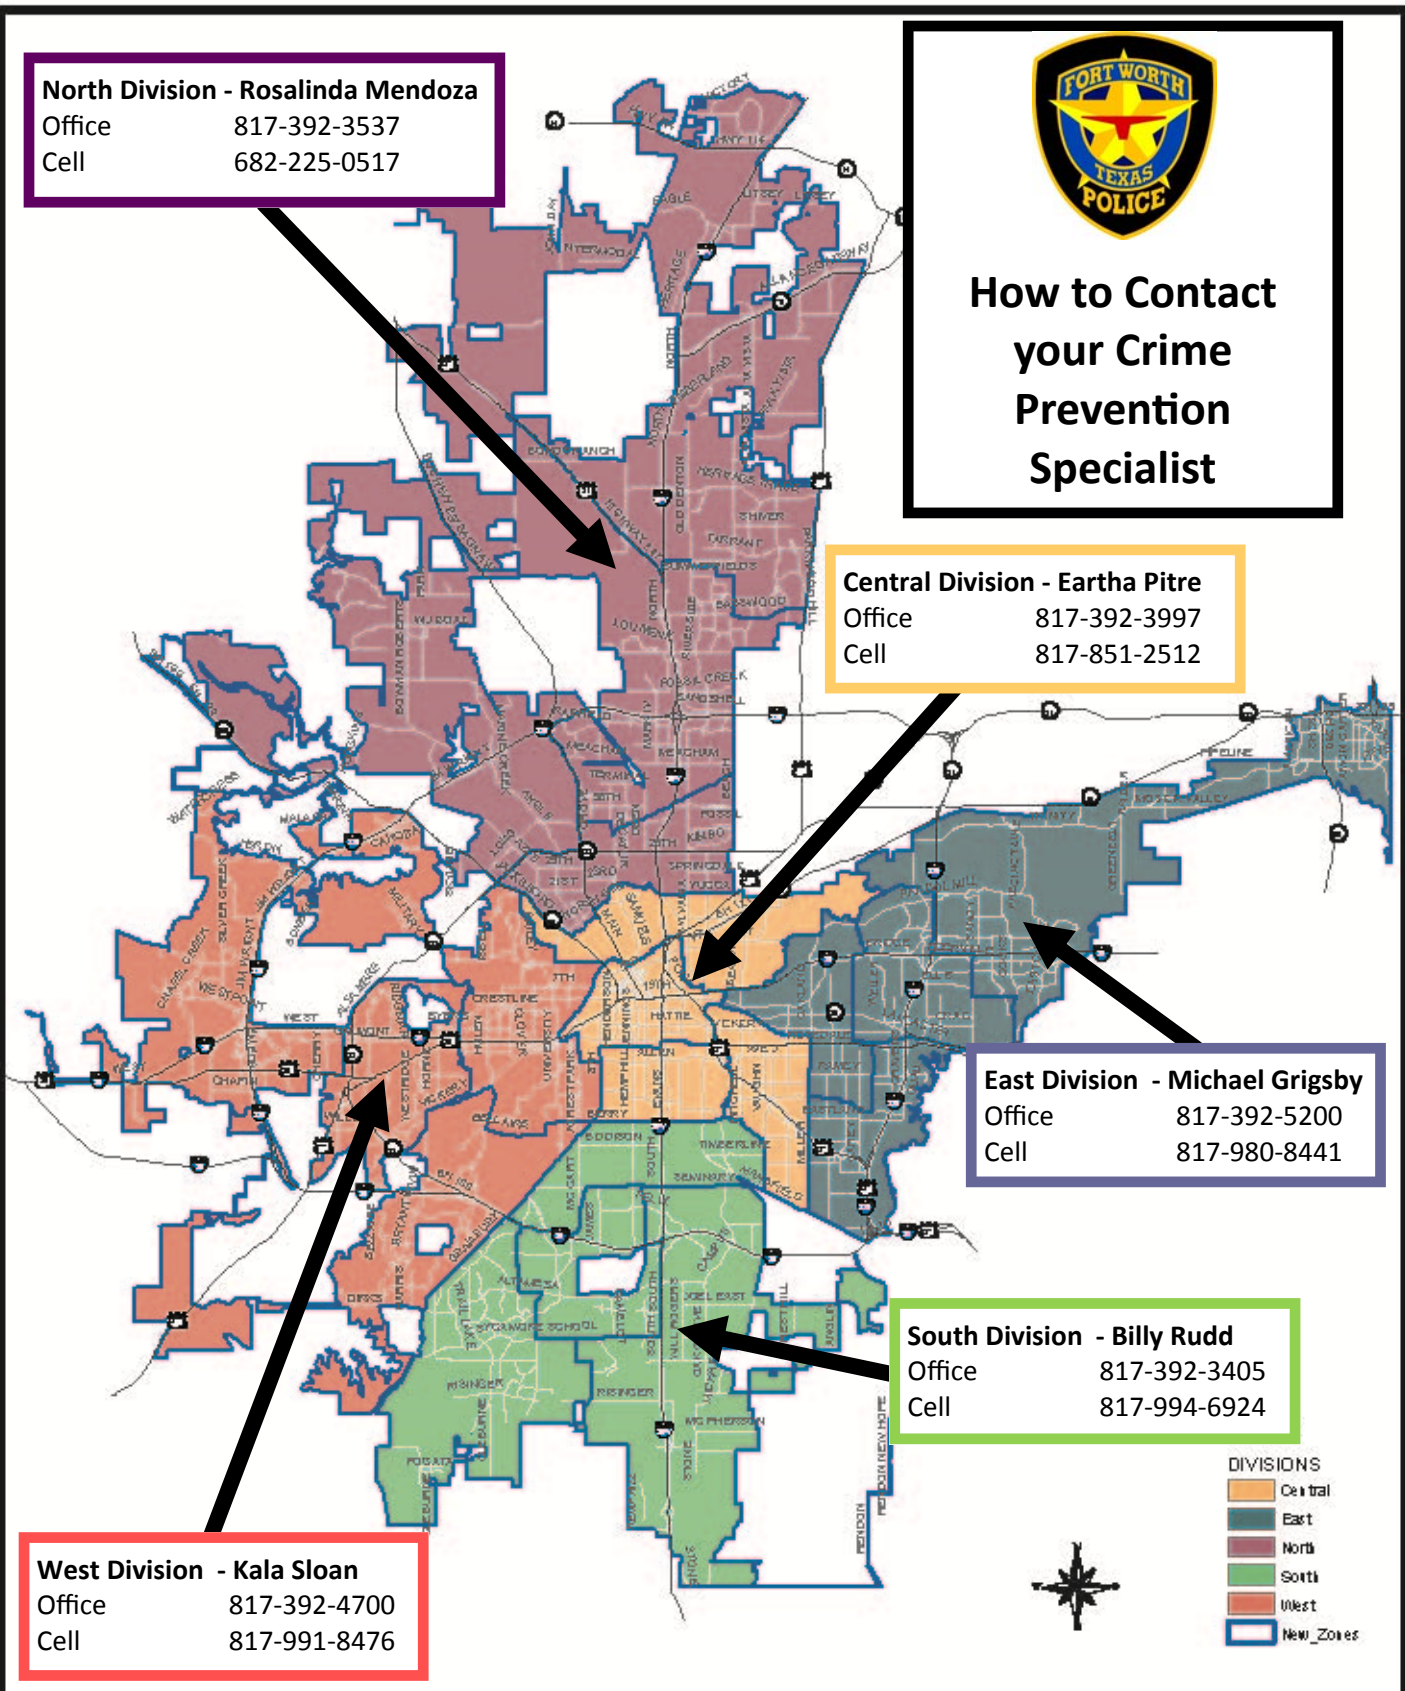

How to Contact your Crime Prevention Specialist

North Division - Rosalinda Mendoza
Office 817-392-3537
Cell 682-225-0517

Central Division - Eartha Pitre
Office 817-392-3997
Cell 817-851-2512

East Division - Michael Grigsby
Office 817-392-5200
Cell 817-980-8441

South Division - Billy Rudd
Office 817-392-3405
Cell 817-994-6924

West Division - Kala Sloan
Office 817-392-4700
Cell 817-991-8476

- DIVISIONS
- Central
 - East
 - North
 - South
 - West
 - New_Zones

Fort Worth Police Department
DIVISIONS